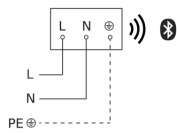

# L 845 SC

with motion detector & Bluetooth

EAN 4007841 078645

Article number 078645

Circuit diagram Bluetooth

Circuit diagram Bluetooth